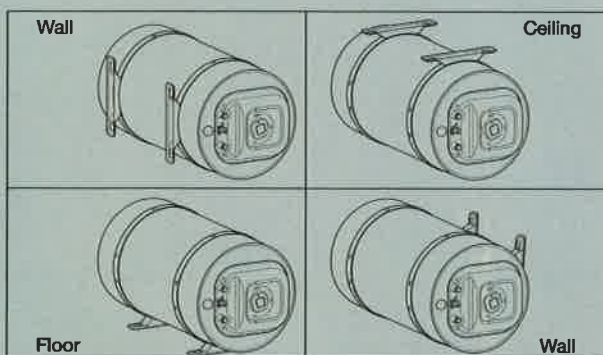

#### OVERALL DIMENSIONS

A	mm	588	719
B	mm	64.5	64.5
C	mm	141	141
D	mm	242	373
E	mm	100	100
X	mm	100	100
Y	mm	381	381

#### CODE

Full set (product + installation rings)	3700655	3700656
Product only	3700646	3700647
Installation rings	3626293	3626293

● Cold water inlet G 1/2  
● Hot water outlet G 1/2