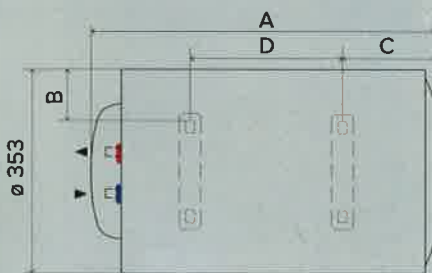

● Cold water inlet G 1/2
● Hot water outlet G 1/2