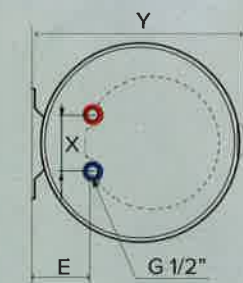

● Cold water inlet G 1/2
● Hot water outlet G 1/2